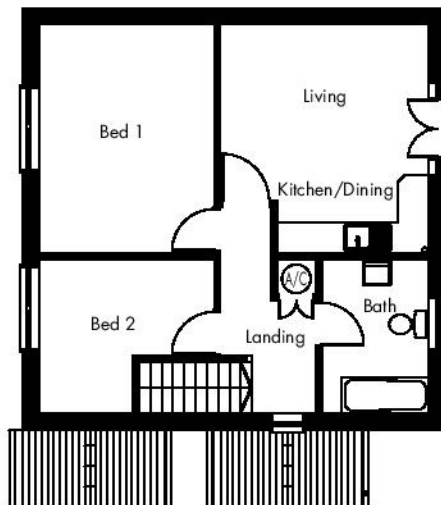

# Stackpole

Two bedroom apartments

ground floor

first floor

	Metric	Imperial		Metric	Imperial
FLAT 1 (GROUND FLOOR)			FLAT 2 (FIRST FLOOR)		
Living/Kitchen/ Dining	4.056m x 4.456m	13'4" x 14'7"	Living/Kitchen/ Dining	4.056m x 4.456m	13'4" x 14'7"
Bedroom 1	3.400m x 3.442m	11'2" x 11'4"	Bedroom 1	3.400m x 4.456m	11'2" x 14'7"
Bedroom 2	3.400m x 2.824m	11'2" x 9'3"	Bedroom 2	3.400m x 3.000m	11'2" x 9'11"
Bathroom	2.077m x 3.000m	6'10" x 9'11"	Bathroom	2.077m x 3.000m	6'10" x 9'11"
			Porch	1.970m x 1.071m	6'6" x 3'6"

All dimensions are approximate and subject to change. For illustration purposes only. Some features may vary from those shown.