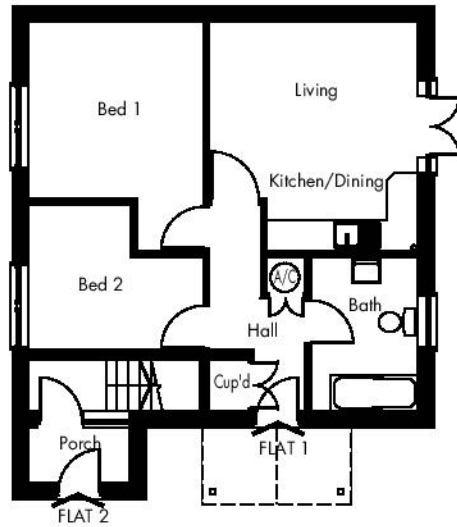

# Stackpole

Two bedroom apartments

ground floor

first floor

	Metric	Imperial		Metric	Imperial
FLAT 1 (GROUND FLOOR)			FLAT 2 (FIRST FLOOR)		
Living/Kitchen/ Dining	4.056m x 4.456m	13'4" x 14'7"	Living/Kitchen/ Dining	4.056m x 4.456m	13'4" x 14'7"
Bedroom 1	3.400m x 3.442m	11'2" x 11'4"	Bedroom 1	3.400m x 4.456m	11'2" x 14'7"
Bedroom 2	3.400m x 2.824m	11'2" x 9'3"	Bedroom 2	3.400m x 3.000m	11'2" x 9'11"
Bathroom	2.077m x 3.000m	6'10" x 9'11"	Bathroom	2.077m x 3.000m	6'10" x 9'11"
			Porch	1.970m x 1.071m	6'6" x 3'6"

All dimensions are approximate and subject to change. For illustration purposes only. Some features may vary from those shown.