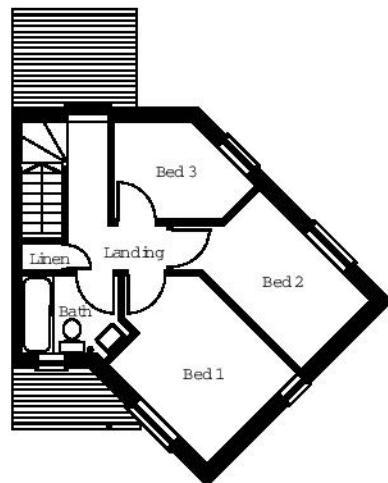

Ramsey

Three bedroom corner semi detached

ground floor

first floor

	Metric	Imperial		Metric	Imperial
GROUND FLOOR			FIRST FLOOR		
Living Room	3.311m x 5.070m	10'10" x 16'8"	Bedroom 1	2.814m x 3.087m	9'3" x 10'2"
Kitchen	2.105m x 2.600m	6'11" x 8'7"	Bedroom 2	2.150m x 3.442m	7'1" x 11'4"
WC	2.239m x 1.700m	7'4" x 5'7"	Bedroom 3	2.351m x 2.150m	7'9" x 7'11"
Hall	1.914m x 5.070m	6'4" x 16'8"	Bathroom	2.126m x 1.700m	7'0" x 5'7"
			Landing	1.914m x 3.300m	6'4" x 10'10"