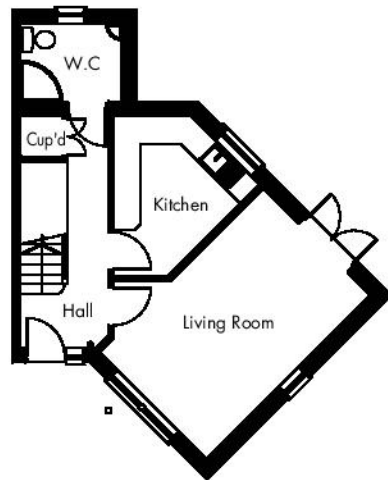

Ramsey

Three bedroom corner semi detached

ground floor

first floor

	Metric	Imperial		Metric	Imperial
GROUND FLOOR			FIRST FLOOR		
Living Room	3.311m x 5.070m	10'10" x 16'8"	Bedroom 1	2.814m x 3.087m	9'3" x 10'2"
Kitchen	2.105m x 2.600m	6'11" x 8'7"	Bedroom 2	2.150m x 3.442m	7'1" x 11'4"
WC	2.239m x 1.700m	7'4" x 5'7"	Bedroom 3	2.351m x 2.150m	7'9" x 7'11"
Hall	1.914m x 5.070m	6'4" x 16'8"	Bathroom	2.126m x 1.700m	7'0" x 5'7"
			Landing	1.914m x 3.300m	6'4" x 10'10"