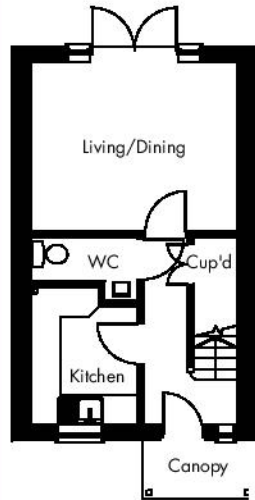

Nolton

Two bedroom semi or link

ground floor

first floor

	<i>Metric</i>	<i>Imperial</i>		<i>Metric</i>	<i>Imperial</i>
GROUND FLOOR			FIRST FLOOR		
Living Room	4.200m x 3.442m	13'10" x 11'4"	Bedroom 1	4.200m x 2.800m	13'10" x 9'3"
Kitchen	2.172m x 2.800m	7'2" x 9'3"	Bedroom 2	4.200m x 2.342m	13'10" x 7'8"
WC	2.172m x 0.900m	7'2" x 3'0"	Bathroom	2.072m x 2.000m	6'10" x 6'7"
Hall	1.914m x 3.800m	6'4" x 12'6"	Landing	2.000m x 2.000m	6'7" x 6'7"