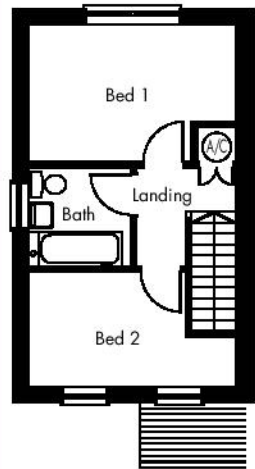

Nolton

Two bedroom semi or link

ground floor

first floor

	<i>Metric</i>	<i>Imperial</i>		<i>Metric</i>	<i>Imperial</i>
GROUND FLOOR			FIRST FLOOR		
Living Room	4.200m x 3.442m	13'10" x 11'4"	Bedroom 1	4.200m x 2.800m	13'10" x 9'3"
Kitchen	2.172m x 2.800m	7'2" x 9'3"	Bedroom 2	4.200m x 2.342m	13'10" x 7'8"
WC	2.172m x 0.900m	7'2" x 3'0"	Bathroom	2.072m x 2.000m	6'10" x 6'7"
Hall	1.914m x 3.800m	6'4" x 12'6"	Landing	2.000m x 2.000m	6'7" x 6'7"